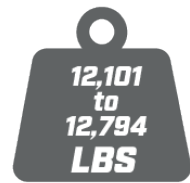

25,500 lbs. GCWR
TRUCK WEIGHT & TRAILER WEIGHT

NRR | 19,500 LBS. GVWR
CLASS 5

30-GAL IN-FRAME
FUEL TANK

6-SPEED AUTOMATIC

12,101
to
12,794
LBS
BODY PAYLOAD

225/70R19.5F (12-pr)

5.2L I4 TURBOCHARGED
215 HP @ 2,500 RPM
452 LB-FT @ 1,850 RPM

VACUUM/HYDRAULIC
W/4-CHANNEL ABS

Front Disc
14.3-in.

Rear Drum
14.6-in.

STANDARD CAB / **CREW CAB**
SEATING FOR UP TO 3 / SEATING FOR UP TO 7