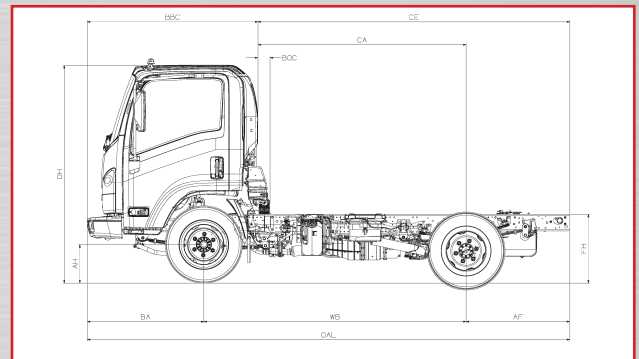

ISUZU NPR ECO-MAX

STANDARD CAB

GVWR/GCWR	12,000/18,000 lbs.
BODY/PAYLOAD ALLOWANCE	6,510-6,649 lbs.
GAWR	
Front	5,360 lbs.
Rear	8,840 lbs.
FRONT AXLE CAPACITY	6,830 lbs.
REAR AXLE CAPACITY	11,020 lbs.
Ratio	5.125
SUSPENSION F/R SPRINGS	Tapered/Multi-Leaf
Capacity	6,830/9,880 lbs.
FRAME	
Section Modulus	6.07 in.³
Resistance Bending Moment	267,080 lb.-ft./in.
SERVICE BRAKES	Vacuum/Hydraulic with
Front/Rear	4-Channel ABS Disc/Drum
EXHAUST BRAKE	Standard
TRANSMISSION	Aisin A460 6-speed auto. with double overdrive and lock-up 2nd-6th gears
ENGINE	Isuzu 4JJ1-TC turbocharged intercooled diesel
Displacement	3.0L (183 in.³)
Engine Power	150hp @ 2,800 rpm
Engine Torque	282 lb.-ft. @ 1,600-2,800 rpm
Oil Level Indicator	Dash-mounted oil level check switch and light
LIMITED SLIP DIFFERENTIAL	Optional
ALTERNATOR	140-amp
BATTERIES	2 Maintenance-Free 750-CCA
TIRES LRR (Low Rolling Resistance)	215/85R16E (10-pr) Standard
STEERING	Integral Hydraulic Power
STEERING COLUMN	Tilt and Telescopic
FUEL TANK	
Standard	25 Gal. in-rail
FUEL/WATER SEPARATOR	Dual fuel filter with dash mounted indicator light

Wheelbase (in.)	Cab to Axle (in.)	Cab to End of Frame (in.)	Back of Cab (in.)	Overall Length (in.)	Body Length (in.)	Overall Width (in.)	Axle Width (in.)	Overall Height (in.)
110.0	87.6	129.8	4.5	200.6	10-12	81.3	65.6	90.8
133.7	111.2	153.5	4.5	224.3	14	81.3	65.6	90.8
151.4	128.9	171.2	4.5	242.0	16-18	81.3	65.6	90.8

2016 ISUZU N-SERIES DIESEL WARRANTY COVERAGE AT A GLANCE

Vehicle Coverage	Warranty Limitations (Time or Mileage, Whichever Comes First)*		Percentage Of Dealer's Normal Charge Paid By Owner	
	Time in years*	Vehicle miles*	Parts	Labor
Basic	0-3 Years	Unlimited	No Charge	No Charge
Engine	0-3 Years	Unlimited	No Charge	No Charge
• Transmission • Drive Axle • Driveshaft • Front Axle I-Beam • Crossmembers • Flywheel Housing • Clutch Housing	0-3 Years	Unlimited	No Charge	No Charge
Frame Rails	0-3 Years 3-5 Years	Unlimited Unlimited	No Charge 50%	No Charge 50%
Engine Emissions Control System - Federal	0-5 Years	0-100,000	No Charge	No Charge
California Emissions Performance: NPR	0-3 Years	0-50,000	No Charge	No Charge
California Emissions Long-Term Defects: NPR	0-7 Years	0-70,000	No Charge	No Charge
Tires	0-2 Years	0-24,000	No Charge	No Charge
Corrosion (Rust Through)	0-4 Years	Unlimited	No Charge	No Charge

All photographs, illustrations, equipment and technical data in this brochure are based on the latest information available at the time of publication. Isuzu Commercial Truck of America, Inc. reserves the right to make changes at any time, without notice, in prices, colors, materials, equipment, specifications and models, and to discontinue models or equipment. Isuzu vehicles are assembled from component parts manufactured by Isuzu Motors Limited, its affiliated companies, and by independent suppliers who manufacture such components to Isuzu's exacting standards for quality, performance and safety. Some vehicles are shown with optional equipment. Some equipment is dealer installed. Visit your authorized Isuzu dealer for warranty and other details.