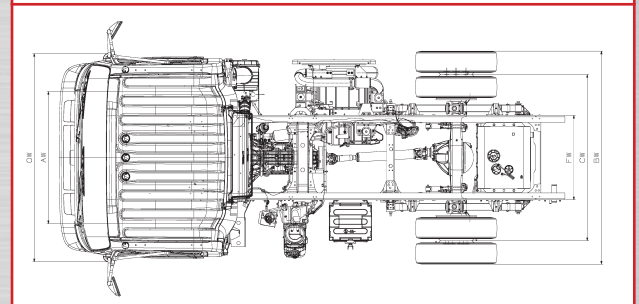

ISUZU NPR ECO-MAX

STANDARD CAB

GVWR/GCWR	12,000/18,000 lbs.
BODY/PAYLOAD ALLOWANCE	6,510-6,649 lbs.
GAWR	
Front	5,360 lbs.
Rear	8,840 lbs.
FRONT AXLE CAPACITY	6,830 lbs.
REAR AXLE CAPACITY	11,020 lbs.
Ratio	5.125
SUSPENSION F/R SPRINGS	Tapered/Multi-Leaf
Capacity	6,830/9,880 lbs.
FRAME	
Section Modulus	6.07 in.³
Resistance Bending Moment	267,080 lb.-ft./in.
SERVICE BRAKES	Vacuum/Hydraulic with
Front/Rear	4-Channel ABS Disc/Drum
EXHAUST BRAKE	Standard
TRANSMISSION	Aisin A460 6-speed auto. with double overdrive and lock-up 2nd-6th gears
ENGINE	Isuzu 4JJ1-TC turbocharged intercooled diesel
Displacement	3.0L (183 in.³)
Engine Power	150hp @ 2,800 rpm
Engine Torque	282 lb.-ft. @ 1,600-2,800 rpm
Oil Level Indicator	Dash-mounted oil level check switch and light
LIMITED SLIP DIFFERENTIAL	Optional
ALTERNATOR	140-amp
BATTERIES	2 Maintenance-Free 750-CCA
TIRES LRR (Low Rolling Resistance)	215/85R16E (10-pr) Standard
STEERING	Integral Hydraulic Power
STEERING COLUMN	Tilt and Telescopic
FUEL TANK	
Standard	25 Gal. in-rail
FUEL/WATER SEPARATOR	Dual fuel filter with dash mounted indicator light

Wheelbase (in.)	Cab to Axle (in.)	Cab to End of Frame (in.)	Back of Cab (in.)	Overall Length (in.)	Body Length (in.)	Overall Width (in.)	Axle Width (in.)	Overall Height (in.)
110.0	87.6	129.8	4.5	200.6	10-12	81.3	65.6	90.8
133.7	111.2	153.5	4.5	224.3	14	81.3	65.6	90.8
151.4	128.9	171.2	4.5	242.0	16-18	81.3	65.6	90.8

2016 ISUZU N-SERIES DIESEL WARRANTY COVERAGE AT A GLANCE

Vehicle Coverage	Warranty Limitations (Time or Mileage, Whichever Comes First)*		Percentage Of Dealer's Normal Charge Paid By Owner	
	Time in years*	Vehicle miles*	Parts	Labor
Basic	0-3 Years	Unlimited	No Charge	No Charge
Engine	0-3 Years	Unlimited	No Charge	No Charge
• Transmission • Drive Axle • Driveshaft • Front Axle I-Beam • Crossmembers • Flywheel Housing • Clutch Housing	0-3 Years	Unlimited	No Charge	No Charge
Frame Rails	0-3 Years 3-5 Years	Unlimited Unlimited	No Charge 50%	No Charge 50%
Engine Emissions Control System - Federal	0-5 Years	0-100,000	No Charge	No Charge
California Emissions Performance: NPR	0-3 Years	0-50,000	No Charge	No Charge
California Emissions Long-Term Defects: NPR	0-7 Years	0-70,000	No Charge	No Charge
Tires	0-2 Years	0-24,000	No Charge	No Charge
Corrosion (Rust Through)	0-4 Years	Unlimited	No Charge	No Charge

All photographs, illustrations, equipment and technical data in this brochure are based on the latest information available at the time of publication. Isuzu Commercial Truck of America, Inc. reserves the right to make changes at any time, without notice, in prices, colors, materials, equipment, specifications and models, and to discontinue models or equipment. Isuzu vehicles are assembled from component parts manufactured by Isuzu Motors Limited, its affiliated companies, and by independent suppliers who manufacture such components to Isuzu's exacting standards for quality, performance and safety. Some vehicles are shown with optional equipment. Some equipment is dealer installed. Visit your authorized Isuzu dealer for warranty and other details.