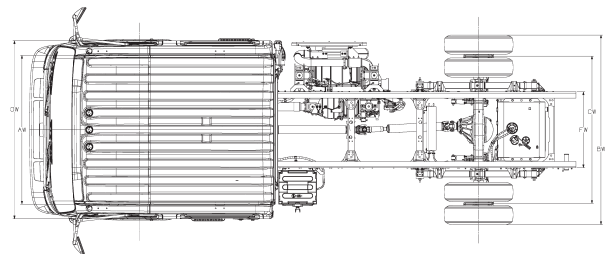

NRR DIESEL

CREW CAB

GVWR/GCWR	19,500/25,500 lbs.
BODY/PAYLOAD ALLOWANCE	12,181-12,250 lbs.
GAWR Front Rear	7,275 lbs. 13,660 lbs.
FRONT AXLE CAPACITY	7,275 lbs.
REAR AXLE CAPACITY Ratio	14,550 lbs. 5.571
SUSPENSION F/R SPRINGS Capacity	Tapered/Multi-Leaf 8,440/14,550 lbs.
FRAME Section Modulus Resistance Bending Moment	11.89 in. ³ 523,160 lb.-in.
SERVICE BRAKES Front/Rear	Hydraulic Boosted with 4-Channel ABS Disc/Drum
EXHAUST BRAKE	Standard
TRANSMISSION	Aisin A465 6-speed auto. with double overdrive and lock-up 2 nd -6 th gears
ENGINE	Isuzu 4HK1-TC turbocharged intercooled diesel
Displacement Engine Power Engine Torque	5.2L (317 in. ³) 215 hp @ 2,500 rpm 452 lb.-ft. @ 1,850 rpm
OIL LEVEL INDICATOR	Dash-mounted oil level check switch and light
LIMITED SLIP DIFFERENTIAL	Optional
ALTERNATOR	140-amp
BATTERIES	2 Maintenance-Free 750-CCA
TIRES LRR (Low Rolling Resistance)	225/70R19.5F (12-pr) Standard
STEERING	Integral Hydraulic Power
STEERING COLUMN	Tilt and Telescopic
FUEL TANK Standard	30 gal. in-rail
FUEL/WATER SEPARATOR	Dual fuel filter with dash mounted indicator light

Wheelbase (in.)	Cab to Axle (in.)	Cab to End of Frame (in.)	Back of Cab (in.)	Overall Length (in.)	Body Length (ft.)	Overall Width (in.)	Axle Width (in.)	Overall Height (in.)
150.0	88.5	131.6	5.3	241.5	12	81.3	65.6	92.4
176.0	114.5	157.6	5.3	267.5	16	81.3	65.6	92.4