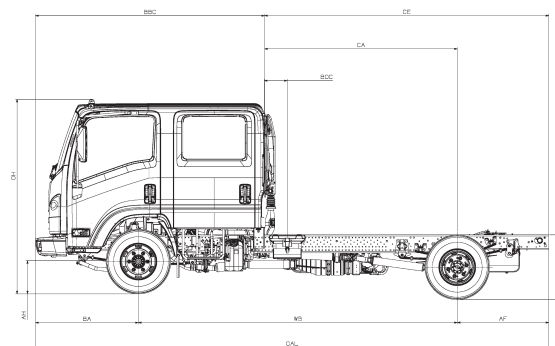

NRR DIESEL

CREW CAB

GVWR/GCWR	19,500/25,500 lbs.
BODY/PAYLOAD ALLOWANCE	12,181-12,250 lbs.
GAWR Front Rear	7,275 lbs. 13,660 lbs.
FRONT AXLE CAPACITY	7,275 lbs.
REAR AXLE CAPACITY Ratio	14,550 lbs. 5.571
SUSPENSION F/R SPRINGS Capacity	Tapered/Multi-Leaf 8,440/14,550 lbs.
FRAME Section Modulus Resistance Bending Moment	11.89 in. ³ 523,160 lb.-in.
SERVICE BRAKES Front/Rear	Hydraulic Boosted with 4-Channel ABS Disc/Drum
EXHAUST BRAKE	Standard
TRANSMISSION	Aisin A465 6-speed auto. with double overdrive and lock-up 2 nd -6 th gears
ENGINE	Isuzu 4HK1-TC turbocharged intercooled diesel
Displacement Engine Power Engine Torque	5.2L (317 in. ³) 215 hp @ 2,500 rpm 452 lb.-ft. @ 1,850 rpm
OIL LEVEL INDICATOR	Dash-mounted oil level check switch and light
LIMITED SLIP DIFFERENTIAL	Optional
ALTERNATOR	140-amp
BATTERIES	2 Maintenance-Free 750-CCA
TIRES LRR (Low Rolling Resistance)	225/70R19.5F (12-pr) Standard
STEERING	Integral Hydraulic Power
STEERING COLUMN	Tilt and Telescopic
FUEL TANK Standard	30 gal. in-rail
FUEL/WATER SEPARATOR	Dual fuel filter with dash mounted indicator light

Wheelbase (in.)	Cab to Axle (in.)	Cab to End of Frame (in.)	Back of Cab (in.)	Overall Length (in.)	Body Length (ft.)	Overall Width (in.)	Axle Width (in.)	Overall Height (in.)
150.0	88.5	131.6	5.3	241.5	12	81.3	65.6	92.4
176.0	114.5	157.6	5.3	267.5	16	81.3	65.6	92.4