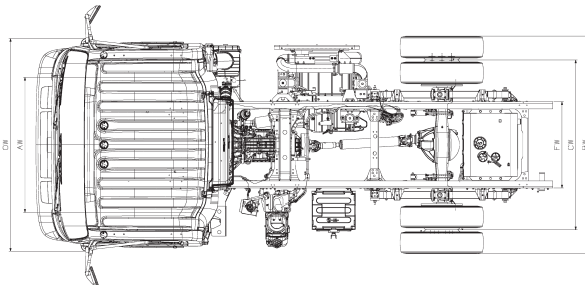

NQR DIESEL

STANDARD CAB

Wheelbase (in.)	Cab to Axle (in.)	Cab to End of Frame (in.)	Back of Cab (in.)	Overall Length (in.)	Body Length (ft.)	Overall Width (in.)	Axle Width (in.)	Overall Height (in.)
109.0	86.5	129.6	7.7	200.5	10-12	81.3	65.6	92.4
132.5	110.0	153.1	7.7	224.0	14	81.3	65.6	92.4
150.0	127.5	170.6	7.7	241.5	16-18	81.3	65.6	92.4
176.0	153.5	196.6	7.7	267.5	18-20	81.3	65.6	92.4
200.0	177.5	220.6	7.7	291.5	22	81.3	65.6	92.4

GVWR/GCWR	17,950/23,950 lbs.
BODY/PAYLOAD ALLOWANCE	10,939-11,461 lbs.
GAWR Front Rear	6,830 lbs. 12,980 lbs.
FRONT AXLE CAPACITY	6,830 lbs.
REAR AXLE CAPACITY Ratio	14,550 lbs. 5.125
SUSPENSION F/R SPRINGS Capacity	Tapered/Multi-Leaf 8,440/14,550 lbs.
FRAME Section Modulus Resistance Bending Moment	7.20 in. ³ 316,800 lb.-in.
SERVICE BRAKES Front/Rear	Hydraulic Boosted with 4-Channel ABS Disc/Drum
EXHAUST BRAKE	Standard
TRANSMISSION	Aisin A465 6-speed auto. with double overdrive and lock-up 2 nd -6 th gears
ENGINE	Isuzu 4HK1-TC turbocharged intercooled diesel
Displacement Engine Power Engine Torque	5.2L (317 in. ³) 215 hp @ 2,500 rpm 452 lb.-ft. @ 1,850 rpm
OIL LEVEL INDICATOR	Dash-mounted oil level check switch and light
LIMITED SLIP DIFFERENTIAL	Optional
ALTERNATOR	140-amp
BATTERIES	2 Maintenance-Free 750-CCA
TIRES LRR (Low Rolling Resistance)	225/70R19.5F (12-pr) Standard
STEERING	Integral Hydraulic Power
STEERING COLUMN	Tilt and Telescopic
FUEL TANK Standard Optional	30 gal. in-rail 33 gal. side mount (176" WB Only)
FUEL/WATER SEPARATOR	Dual fuel filter with dash mounted indicator light