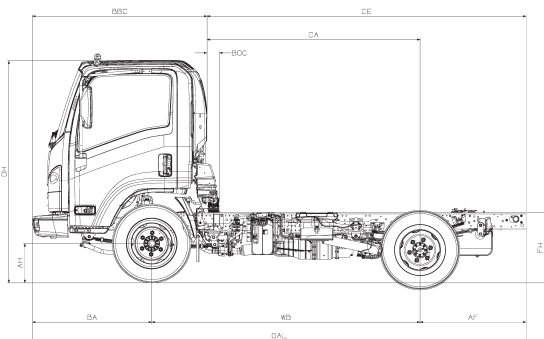

NQR DIESEL

STANDARD CAB

Wheelbase (in.)	Cab to Axle (in.)	Cab to End of Frame (in.)	Back of Cab (in.)	Overall Length (in.)	Body Length (ft.)	Overall Width (in.)	Axle Width (in.)	Overall Height (in.)
109.0	86.5	129.6	7.7	200.5	10-12	81.3	65.6	92.4
132.5	110.0	153.1	7.7	224.0	14	81.3	65.6	92.4
150.0	127.5	170.6	7.7	241.5	16-18	81.3	65.6	92.4
176.0	153.5	196.6	7.7	267.5	18-20	81.3	65.6	92.4
200.0	177.5	220.6	7.7	291.5	22	81.3	65.6	92.4

GVWR/GCWR	17,950/23,950 lbs.
BODY/PAYLOAD ALLOWANCE	10,939-11,461 lbs.
GAWR Front Rear	6,830 lbs. 12,980 lbs.
FRONT AXLE CAPACITY	6,830 lbs.
REAR AXLE CAPACITY Ratio	14,550 lbs. 5.125
SUSPENSION F/R SPRINGS Capacity	Tapered/Multi-Leaf 8,440/14,550 lbs.
FRAME Section Modulus Resistance Bending Moment	7.20 in. ³ 316,800 lb.-in.
SERVICE BRAKES Front/Rear	Hydraulic Boosted with 4-Channel ABS Disc/Drum
EXHAUST BRAKE	Standard
TRANSMISSION	Aisin A465 6-speed auto. with double overdrive and lock-up 2 nd -6 th gears
ENGINE	Isuzu 4HK1-TC turbocharged intercooled diesel
Displacement Engine Power Engine Torque	5.2L (317 in. ³) 215 hp @ 2,500 rpm 452 lb.-ft. @ 1,850 rpm
OIL LEVEL INDICATOR	Dash-mounted oil level check switch and light
LIMITED SLIP DIFFERENTIAL	Optional
ALTERNATOR	140-amp
BATTERIES	2 Maintenance-Free 750-CCA
TIRES LRR (Low Rolling Resistance)	225/70R19.5F (12-pr) Standard
STEERING	Integral Hydraulic Power
STEERING COLUMN	Tilt and Telescopic
FUEL TANK Standard Optional	30 gal. in-rail 33 gal. side mount (176" WB Only)
FUEL/WATER SEPARATOR	Dual fuel filter with dash mounted indicator light