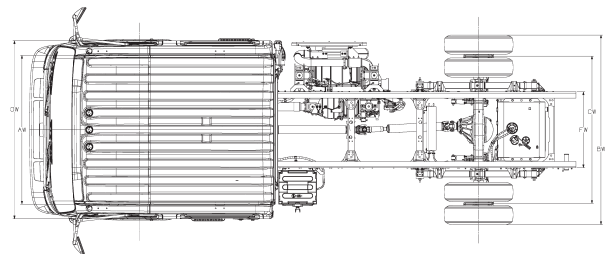

NQR DIESEL

CREW CAB

GVWR/GCWR	17,950/23,950 lbs.
BODY/PAYLOAD ALLOWANCE	10,680-10,748 lbs.
GAWR Front Rear	6,830 lbs. 12,980 lbs.
FRONT AXLE CAPACITY	6,830 lbs.
REAR AXLE CAPACITY Ratio	14,550 lbs. 5.125
SUSPENSION F/R SPRINGS Capacity	Tapered/Multi-Leaf 8,440/14,550 lbs.
FRAME Section Modulus Resistance Bending Moment	11.89 in. ³ 523,160 lb.-in.
SERVICE BRAKES Front/Rear	Hydraulic Boosted with 4-Channel ABS Disc/Drum
EXHAUST BRAKE	Standard
TRANSMISSION	Aisin A465 6-speed auto. with double overdrive and lock-up 2 nd -6 th gears
ENGINE Displacement Engine Power Engine Torque	Isuzu 4HK1-TC turbocharged intercooled diesel 5.2L (317 in. ³) 215 hp @ 2,500 rpm 452 lb.-ft. @ 1,850 rpm
OIL LEVEL INDICATOR	Dash-mounted oil level check switch and light
LIMITED SLIP DIFFERENTIAL	Optional
ALTERNATOR	140-amp
BATTERIES	2 Maintenance-Free 750-CCA
TIRES LRR (Low Rolling Resistance)	225/70R19.5F (12-pr) Standard
STEERING	Integral Hydraulic Power
STEERING COLUMN	Tilt and Telescopic
FUEL TANK Standard	30 gal. in-rail
FUEL/WATER SEPARATOR	Dual fuel filter with dash mounted indicator light

Wheelbase (in.)	Cab to Axle (in.)	Cab to End of Frame (in.)	Back of Cab (in.)	Overall Length (in.)	Body Length (ft.)	Overall Width (in.)	Axle Width (in.)	Overall Height (in.)
150.0	88.5	131.6	5.3	241.5	12	81.3	65.6	92.4
176.0	114.5	157.6	5.3	267.5	16	81.3	65.6	92.4