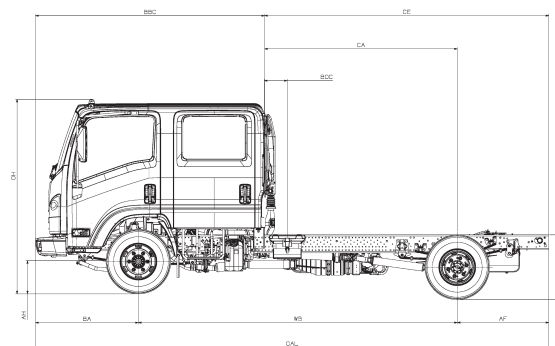

NQR DIESEL

CREW CAB

GVWR/GCWR	17,950/23,950 lbs.
BODY/PAYLOAD ALLOWANCE	10,680-10,748 lbs.
GAWR Front Rear	6,830 lbs. 12,980 lbs.
FRONT AXLE CAPACITY	6,830 lbs.
REAR AXLE CAPACITY Ratio	14,550 lbs. 5.125
SUSPENSION F/R SPRINGS Capacity	Tapered/Multi-Leaf 8,440/14,550 lbs.
FRAME Section Modulus Resistance Bending Moment	11.89 in. ³ 523,160 lb.-in.
SERVICE BRAKES Front/Rear	Hydraulic Boosted with 4-Channel ABS Disc/Drum
EXHAUST BRAKE	Standard
TRANSMISSION	Aisin A465 6-speed auto. with double overdrive and lock-up 2 nd -6 th gears
ENGINE Displacement Engine Power Engine Torque	Isuzu 4HK1-TC turbocharged intercooled diesel 5.2L (317 in. ³) 215 hp @ 2,500 rpm 452 lb.-ft. @ 1,850 rpm
OIL LEVEL INDICATOR	Dash-mounted oil level check switch and light
LIMITED SLIP DIFFERENTIAL	Optional
ALTERNATOR	140-amp
BATTERIES	2 Maintenance-Free 750-CCA
TIRES LRR (Low Rolling Resistance)	225/70R19.5F (12-pr) Standard
STEERING	Integral Hydraulic Power
STEERING COLUMN	Tilt and Telescopic
FUEL TANK Standard	30 gal. in-rail
FUEL/WATER SEPARATOR	Dual fuel filter with dash mounted indicator light

Wheelbase (in.)	Cab to Axle (in.)	Cab to End of Frame (in.)	Back of Cab (in.)	Overall Length (in.)	Body Length (ft.)	Overall Width (in.)	Axle Width (in.)	Overall Height (in.)
150.0	88.5	131.6	5.3	241.5	12	81.3	65.6	92.4
176.0	114.5	157.6	5.3	267.5	16	81.3	65.6	92.4