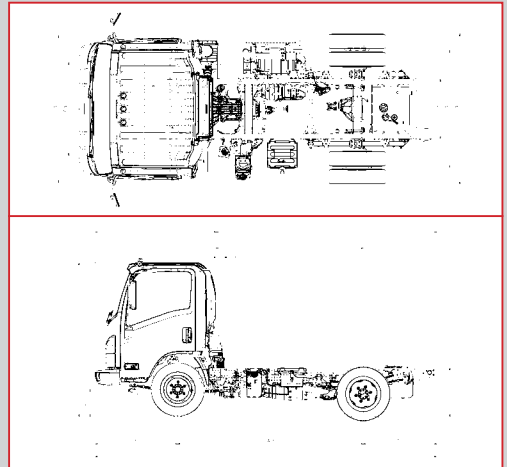

NPR Diesel

STANDARD CAB

GVWR/GCWR	13,000/19,000 lbs.
BODY/PAYLOAD ALLOWANCE	7,435 - 7,607 lbs.
GAWR	
Front	5,360 lbs.
Rear	9,880 lbs.
FRONT AXLE CAPACITY	6,830 lbs.
REAR AXLE CAPACITY	11,020 lbs.
Ratio	5.125
SUSPENSION F/R SPRINGS	Tapered/Multi-Leaf
Capacity	6,830/9,880 lbs.
FRAME	
Section Modulus	7.20 in.³
Resistance Bending Moment	316,800 lb.-ft./in.
SERVICE BRAKES	Vacuum/Hydraulic with
Front/Rear	4-Channel ABS Disc/Drum
EXHAUST BRAKE	Standard
TRANSMISSION	Aisin A460 6-speed auto.
	with double overdrive
	and lock-up 2nd-6th gears
ENGINE	Isuzu 4JJ1-TC turbocharged
	intercooled diesel
Displacement	3.0L (183 in.³)
Engine Power	150 hp @ 2,800 rpm
Engine Torque	282 lb.-ft. @ 1,600-2,800 rpm
Oil Level Indicator	Dash-mounted oil level
	check switch and light
LIMITED SLIP DIFFERENTIAL	Optional
ALTERNATOR	140-amp
BATTERIES	2 Maintenance-Free
	750-CCA
TIRES LRR (Low Rolling Resistance)	215/85R16E (10-pr) Standard
STEERING	Integral Hydraulic Power
STEERING COLUMN	Tilt and Telescopic
FUEL TANK	
Standard	30 gal. in-rail
FUEL/WATER SEPARATOR	Dual fuel filter with dash
	mounted indicator light

Wheelbase (in.)	Cab to Axle (in.)	Cab to End of Frame (in.)	Back of Cab (in.)	Overall Length (in.)	Body Length (ft.)	Overall Width (in.)	Axle Width (in.)	Overall Height (in.)
109.0	86.5	129.6	6.1	200.5	10-12	81.3	65.6	90.8
132.5	110.0	153.1	6.1	224.0	14	81.3	65.6	90.8
150.0	127.5	170.6	6.1	241.5	16-18	81.3	65.6	90.8
176.0	153.5	196.6	6.1	267.5	18-20	81.3	65.6	90.8

2017 ISUZU N-SERIES DIESEL WARRANTY COVERAGE AT A GLANCE

Vehicle Coverage	Warranty Limitations (Time or Mileage, Whichever Comes First)*		Percentage of Dealer's Normal Charge Paid by Owner	
	Time in Years*	Vehicle Miles**	Parts	Labor
Basic	0-3 Years	Unlimited	No Charge	No Charge
Engine	0-3 Years	Unlimited	No Charge	No Charge
• Transmission				
• Drive Axle				
• Driveshaft				
• Front Axle I-Beam	0-3 Years	Unlimited	No Charge	No Charge
• Crossmembers				
• Flywheel Housing				
• Clutch Housing				
Frame Rails	0-3 Years	Unlimited	No Charge	No Charge
	3-5 Years	Unlimited	50%	50%
Engine Emissions Control System - Federal	0-5 Years	0-100,000	No Charge	No Charge
Tires	0-2 Years	0-24,000	No Charge	No Charge
Corrosion (Rust Through)	0-4 Years	Unlimited	No Charge	No Charge