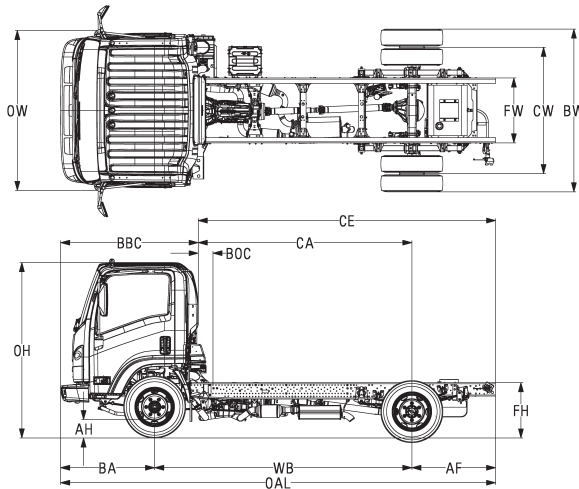

NPR GAS

STANDARD CAB

Wheelbase (in.)	Cab to Axle (in.)	Cab to End of Frame (in.)	Back of Cab (in.)	Overall Length (in.)	Body Length (ft.)	Overall Width (in.)	Axle Width (in.)	Overall Height (in.)
109.0	86.5	129.6	6.5	200.5	10-12	81.3	65.6	90.0
132.5	110.0	153.1	6.5	224.0	14	81.3	65.6	90.0
150.0	127.5	170.6	6.5	241.5	16-18	81.3	65.6	90.0
176.0	153.5	196.6	6.5	267.5	18-20	81.3	65.6	90.0

GVWR/GCWR	12,000/18,000 lbs.
BODY/PAYLOAD ALLOWANCE	6,782 - 6,978 lbs.
GAWR Front Rear	4,860 lbs. 8,840 lbs.
FRONT AXLE CAPACITY	6,830 lbs.
REAR AXLE CAPACITY Ratio	11,020 lbs. 4.100
SUSPENSION F/R SPRINGS Capacity	Tapered/Multi-Leaf 8,440/12,900 lbs.
FRAME Section Modulus Resistance Bending Moment	7.20 in. ³ 316,800 lb.-in.
SERVICE BRAKES Front/Rear	Vacuum/Hydraulic with 4-Channel ABS Disc/Drum
TRANSMISSION	6L90 6-speed auto. with double overdrive and lock-up converter
ENGINE	GMPT L96 (Gen IV) V8 Vortec 6000 (Optional: KL8 - Alternative Fuel Capable Engine)
Displacement Engine Power Engine Torque	6.0L (365 in. ³) 297 hp @ 4,300 rpm 372 lb.-ft. @ 4,000 rpm
LIMITED SLIP DIFFERENTIAL	Optional
ALTERNATOR	145-amp
BATTERIES	1 Maintenance-Free 750-CCA
TIRES LRR (Low Rolling Resistance)	215/85R16E (10-pr) Standard
STEERING	Integral Hydraulic Power
STEERING COLUMN	Tilt and Telescopic
FUEL TANK Standard	30 gal. in-frame