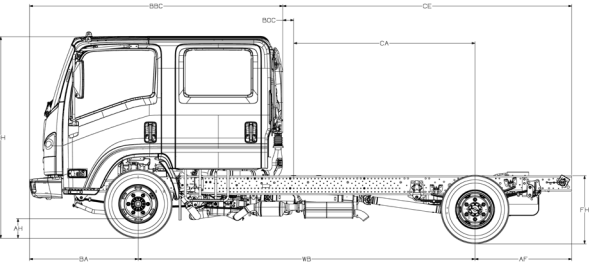

NPR GAS

CREW CAB

GVWR/GCWR	12,000/18,000 lbs.
BODY/PAYLOAD ALLOWANCE	6,246 - 6,308 lbs.
GAWR	
Front	4,860 lbs.
Rear	8,840 lbs.
FRONT AXLE CAPACITY	6,830 lbs.
REAR AXLE CAPACITY	11,020 lbs.
Ratio	4.100
SUSPENSION F/R SPRINGS	Tapered/Multi-Leaf
Capacity	8,440/12,900 lbs.
FRAME	
Section Modulus	7.20 in. ³
Resistance Bending Moment	316,800 lb.-in.
SERVICE BRAKES	Vacuum/Hydraulic with
Front/Rear	4-Channel ABS Disc/Drum
TRANSMISSION	6L90 6-speed auto. with
	double overdrive and
	lock-up converter
ENGINE	GMPT L96 (Gen IV) V8 Vortec
	6000 (Optional: KL8 - Alternative
	Fuel Capable Engine)
Displacement	6.0L (365 in. ³)
Engine Power	297 hp @ 4,300 rpm
Engine Torque	372 lb.-ft. @ 4,000 rpm
LIMITED SLIP DIFFERENTIAL	Optional
ALTERNATOR	145-amp
BATTERIES	1 Maintenance-Free
	750-CCA
TIRES LRR (Low Rolling Resistance)	215/85R16E (10-pr)
	Standard
STEERING	Integral Hydraulic Power
STEERING COLUMN	Tilt and Telescopic
FUEL TANK	
Standard	30 gal. in-frame

Wheelbase (in.)	Cab to Axle (in.)	Cab to End of Frame (in.)	Back of Cab (in.)	Overall Length (in.)	Body Length (ft.)	Overall Width (in.)	Axle Width (in.)	Overall Height (in.)
150.0	88.5	131.6	5.0	241.5	12	81.3	65.6	90.0
176.0	114.5	157.6	5.0	267.5	16	81.3	65.6	90.0