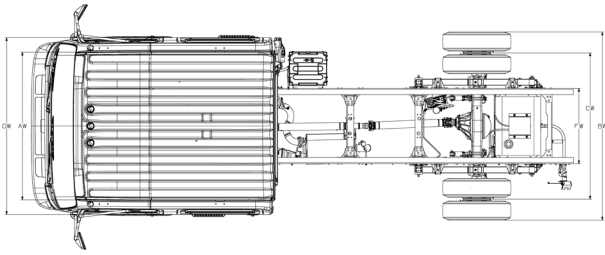

NPR GAS

CREW CAB

GVWR/GCWR	12,000/18,000 lbs.
BODY/PAYLOAD ALLOWANCE	6,246 - 6,308 lbs.
GAWR	
Front	4,860 lbs.
Rear	8,840 lbs.
FRONT AXLE CAPACITY	6,830 lbs.
REAR AXLE CAPACITY	11,020 lbs.
Ratio	4.100
SUSPENSION F/R SPRINGS	Tapered/Multi-Leaf
Capacity	8,440/12,900 lbs.
FRAME	
Section Modulus	7.20 in. ³
Resistance Bending Moment	316,800 lb.-in.
SERVICE BRAKES	Vacuum/Hydraulic with
Front/Rear	4-Channel ABS Disc/Drum
TRANSMISSION	6L90 6-speed auto. with
	double overdrive and
	lock-up converter
ENGINE	GMPT L96 (Gen IV) V8 Vortec
	6000 (Optional: KL8 - Alternative
	Fuel Capable Engine)
Displacement	6.0L (365 in. ³)
Engine Power	297 hp @ 4,300 rpm
Engine Torque	372 lb.-ft. @ 4,000 rpm
LIMITED SLIP DIFFERENTIAL	Optional
ALTERNATOR	145-amp
BATTERIES	1 Maintenance-Free
	750-CCA
TIRES LRR (Low Rolling Resistance)	215/85R16E (10-pr)
	Standard
STEERING	Integral Hydraulic Power
STEERING COLUMN	Tilt and Telescopic
FUEL TANK	
Standard	30 gal. in-frame

Wheelbase (in.)	Cab to Axle (in.)	Cab to End of Frame (in.)	Back of Cab (in.)	Overall Length (in.)	Body Length (ft.)	Overall Width (in.)	Axle Width (in.)	Overall Height (in.)
150.0	88.5	131.6	5.0	241.5	12	81.3	65.6	90.0
176.0	114.5	157.6	5.0	267.5	16	81.3	65.6	90.0