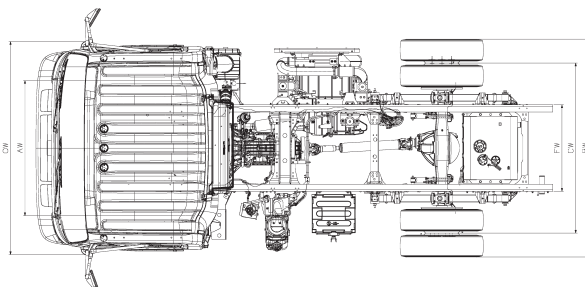

NPR-XD DIESEL

STANDARD CAB

Wheelbase (in.)	Cab to Axle (in.)	Cab to End of Frame (in.)	Back of Cab (in.)	Overall Length (in.)	Body Length (ft.)	Overall Width (in.)	Axle Width (in.)	Overall Height (in.)
109.0	86.5	129.6	7.7	200.5	10-12	81.3	65.6	92.4
132.5	110.0	153.1	7.7	224.0	14	81.3	65.6	92.4
150.0	127.5	170.6	7.7	241.5	16-18	81.3	65.6	92.4
176.0	153.5	196.6	7.7	267.5	18-20	81.3	65.6	92.4

GVWR/GCWR	16,000/22,000 lbs.
BODY/PAYLOAD ALLOWANCE	9,410-9,607 lbs.
GAWR Front Rear	6,630 lbs. 11,020 lbs.
FRONT AXLE CAPACITY	6,830 lbs.
REAR AXLE CAPACITY Ratio	11,020 lbs. 4.777
SUSPENSION F/R SPRINGS Capacity	Tapered/Multi-Leaf 8,440/14,308 lbs.
FRAME Section Modulus Resistance Bending Moment	7.20 in. ³ 316,800 lb.-in.
SERVICE BRAKES Front/Rear	Vacuum/Hydraulic with 4-Channel ABS Disc/Drum
EXHAUST BRAKE	Standard
TRANSMISSION	Aisin A465 6-speed auto. with double overdrive and lock-up 2 nd -6 th gears
ENGINE	Isuzu 4HK1-TC turbocharged intercooled diesel
Displacement Engine Power Engine Torque	5.2L (317 in. ³) 215 hp @ 2,500 rpm 452 lb.-ft. @ 1,850 rpm
OIL LEVEL INDICATOR	Dash-mounted oil level check switch and light
LIMITED SLIP DIFFERENTIAL	Optional
ALTERNATOR	140-amp
BATTERIES	2 Maintenance-Free 750-CCA
TIRES LRR (Low Rolling Resistance)	225/70R19.5F (12-pr) Standard
STEERING	Integral Hydraulic Power
STEERING COLUMN	Tilt and Telescopic
FUEL TANK Standard Optional	30 gal. in-rail 33 gal. side mount (176" WB Only)
FUEL/WATER SEPARATOR	Dual fuel filter with dash mounted indicator light