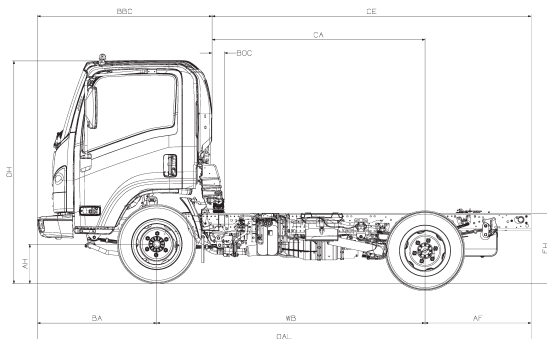

NPR-XD DIESEL

STANDARD CAB

Wheelbase (in.)	Cab to Axle (in.)	Cab to End of Frame (in.)	Back of Cab (in.)	Overall Length (in.)	Body Length (ft.)	Overall Width (in.)	Axle Width (in.)	Overall Height (in.)
109.0	86.5	129.6	7.7	200.5	10-12	81.3	65.6	92.4
132.5	110.0	153.1	7.7	224.0	14	81.3	65.6	92.4
150.0	127.5	170.6	7.7	241.5	16-18	81.3	65.6	92.4
176.0	153.5	196.6	7.7	267.5	18-20	81.3	65.6	92.4

GVWR/GCWR	16,000/22,000 lbs.
BODY/PAYLOAD ALLOWANCE	9,410-9,607 lbs.
GAWR Front Rear	6,630 lbs. 11,020 lbs.
FRONT AXLE CAPACITY	6,830 lbs.
REAR AXLE CAPACITY Ratio	11,020 lbs. 4.777
SUSPENSION F/R SPRINGS Capacity	Tapered/Multi-Leaf 8,440/14,308 lbs.
FRAME Section Modulus Resistance Bending Moment	7.20 in. ³ 316,800 lb.-in.
SERVICE BRAKES Front/Rear	Vacuum/Hydraulic with 4-Channel ABS Disc/Drum
EXHAUST BRAKE	Standard
TRANSMISSION	Aisin A465 6-speed auto. with double overdrive and lock-up 2 nd -6 th gears
ENGINE	Isuzu 4HK1-TC turbocharged intercooled diesel
Displacement Engine Power Engine Torque	5.2L (317 in. ³) 215 hp @ 2,500 rpm 452 lb.-ft. @ 1,850 rpm
OIL LEVEL INDICATOR	Dash-mounted oil level check switch and light
LIMITED SLIP DIFFERENTIAL	Optional
ALTERNATOR	140-amp
BATTERIES	2 Maintenance-Free 750-CCA
TIRES LRR (Low Rolling Resistance)	225/70R19.5F (12-pr) Standard
STEERING	Integral Hydraulic Power
STEERING COLUMN	Tilt and Telescopic
FUEL TANK Standard Optional	30 gal. in-rail 33 gal. side mount (176" WB Only)
FUEL/WATER SEPARATOR	Dual fuel filter with dash mounted indicator light