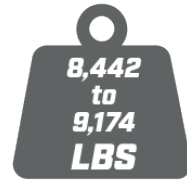

# NPR-HD

14,500 LBS. GVWR  
CLASS 4

**STANDARD CAB**  
SEATING FOR UP TO 3

**BODY PAYLOAD**

**20,500 lbs.**  
GCWR

**6.0L V8**  
297 HP GROSS @ 4300 RPM  
372 LB.-FT. GROSS TORQUE @ 4000 RPM

**30-GAL IN-FRAME  
FUEL TANK**

**6-SPEED AUTOMATIC**

**225/70R19.5F/G (12/14-pr)**

**CREW CAB**  
SEATING FOR UP TO 7

**VACUUM/HYDRAULIC  
W/4-CHANNEL ABS**

**Front Disc  
14.3-in.**

**Rear Drum  
12.6-in.**