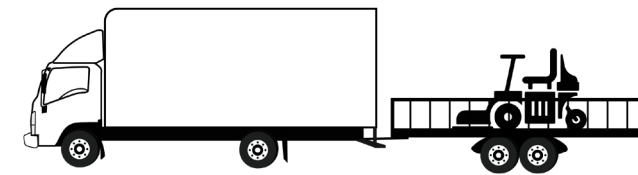

# NPR-HD

14,500 LBS. GVWR  
CLASS 4

**STANDARD CAB**  
SEATING FOR UP TO 3

**BODY PAYLOAD**

**20,500 lbs.**  
GCWR

**6.0L V8**  
297 HP GROSS @ 4300 RPM  
372 LB.-FT. GROSS TORQUE @ 4000 RPM

**30-GAL IN-FRAME  
FUEL TANK**

**6-SPEED AUTOMATIC**

**225/70R19.5F/G (12/14-pr)**

**CREW CAB**  
SEATING FOR UP TO 7

**VACUUM/HYDRAULIC  
W/4-CHANNEL ABS**

**Front Disc  
14.3-in.**

**Rear Drum  
12.6-in.**