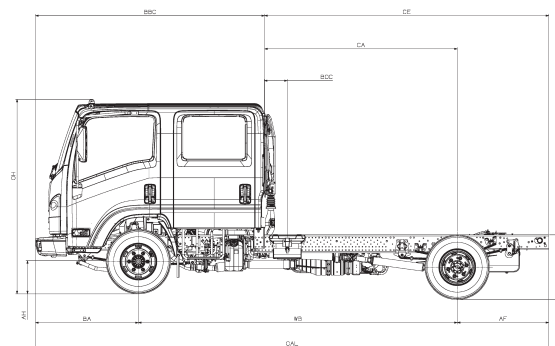

NPR-HD DIESEL

CREW CAB

GVWR/GCWR	14,500/20,500 lbs.
BODY/PAYLOAD ALLOWANCE	7,766-7,832 lbs.
GAWR Front Rear	5,360 lbs. 9,880 lbs.
FRONT AXLE CAPACITY	6,830 lbs.
REAR AXLE CAPACITY Ratio	11,020 lbs. 4.555
SUSPENSION F/R SPRINGS Capacity	Tapered/Multi-Leaf 6,830/9,880 lbs.
FRAME Section Modulus Resistance Bending Moment	11.89 in. ³ 523,160 lb.-in.
SERVICE BRAKES Front/Rear	Vacuum/Hydraulic with 4-Channel ABS Disc/Drum
EXHAUST BRAKE	Standard
TRANSMISSION	Aisin A465 6-speed auto. with double overdrive and lock-up 2 nd -6 th gears
ENGINE Displacement Engine Power Engine Torque	Isuzu 4HK1-TC turbocharged intercooled diesel 5.2L (317 in. ³) 215 hp @ 2,500 rpm 452 lb.-ft. @ 1,850 rpm
OIL LEVEL INDICATOR	Dash-mounted oil level check switch and light
LIMITED SLIP DIFFERENTIAL	Optional
ALTERNATOR	140-amp
BATTERIES	2 Maintenance-Free 750-CCA
TIRES LRR (Low Rolling Resistance)	215/85R16E (10-pr) Standard
STEERING	Integral Hydraulic Power
STEERING COLUMN	Tilt and Telescopic
FUEL TANK Standard	30 gal. in-rail
FUEL/WATER SEPARATOR	Dual fuel filter with dash mounted indicator light

Wheelbase (in.)	Cab to Axle (in.)	Cab to End of Frame (in.)	Back of Cab (in.)	Overall Length (in.)	Body Length (ft.)	Overall Width (in.)	Axle Width (in.)	Overall Height (in.)
150.0	88.5	131.6	5.3	241.5	12	81.3	65.6	90.8
176.0	114.5	157.6	5.3	267.5	16	81.3	65.6	90.8