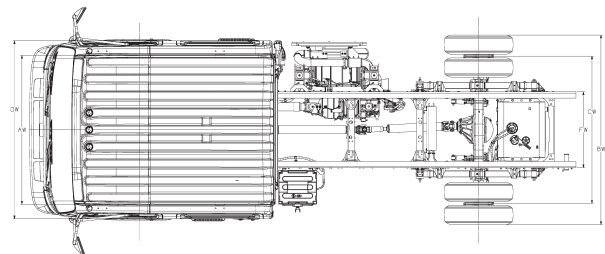

NPR-HD DIESEL

CREW CAB

GVWR/GCWR	14,500/20,500 lbs.
BODY/PAYLOAD ALLOWANCE	7,766-7,832 lbs.
GAWR Front Rear	5,360 lbs. 9,880 lbs.
FRONT AXLE CAPACITY	6,830 lbs.
REAR AXLE CAPACITY Ratio	11,020 lbs. 4.555
SUSPENSION F/R SPRINGS Capacity	Tapered/Multi-Leaf 6,830/9,880 lbs.
FRAME Section Modulus Resistance Bending Moment	11.89 in. ³ 523,160 lb.-in.
SERVICE BRAKES Front/Rear	Vacuum/Hydraulic with 4-Channel ABS Disc/Drum
EXHAUST BRAKE	Standard
TRANSMISSION	Aisin A465 6-speed auto. with double overdrive and lock-up 2 nd -6 th gears
ENGINE Displacement Engine Power Engine Torque	Isuzu 4HK1-TC turbocharged intercooled diesel 5.2L (317 in. ³) 215 hp @ 2,500 rpm 452 lb.-ft. @ 1,850 rpm
OIL LEVEL INDICATOR	Dash-mounted oil level check switch and light
LIMITED SLIP DIFFERENTIAL	Optional
ALTERNATOR	140-amp
BATTERIES	2 Maintenance-Free 750-CCA
TIRES LRR (Low Rolling Resistance)	215/85R16E (10-pr) Standard
STEERING	Integral Hydraulic Power
STEERING COLUMN	Tilt and Telescopic
FUEL TANK Standard	30 gal. in-rail
FUEL/WATER SEPARATOR	Dual fuel filter with dash mounted indicator light

Wheelbase (in.)	Cab to Axle (in.)	Cab to End of Frame (in.)	Back of Cab (in.)	Overall Length (in.)	Body Length (ft.)	Overall Width (in.)	Axle Width (in.)	Overall Height (in.)
150.0	88.5	131.6	5.3	241.5	12	81.3	65.6	90.8
176.0	114.5	157.6	5.3	267.5	16	81.3	65.6	90.8