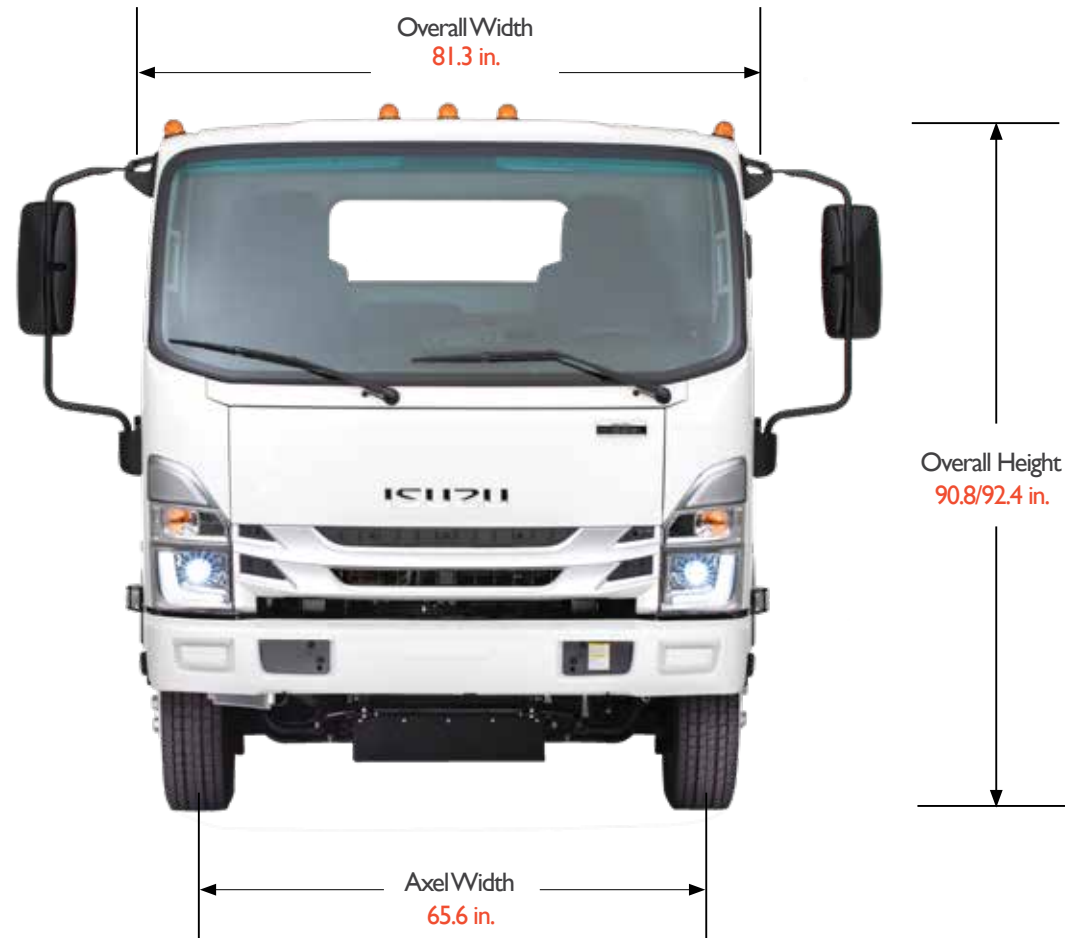

DIMENSIONS & CAPACITIES

STANDARD CAB

Wheelbase (in.)	NPR-HD		NPR-XD		NQR		NRR	
	Curb Weight (lbs.)	Body Payload (lbs.)	Curb Weight (lbs.)	Body Payload (lbs.)	Curb Weight (lbs.)	Body Payload (lbs.)	Curb Weight (lbs.)	Body Payload (lbs.)
109.0	5,989	8,511	6,395	9,605	6,487	11,463	6,503	12,997
132.5	6,069	8,431	6,474	9,526	6,573	11,377	6,588	12,912
150.0	6,103	8,397	6,508	9,492	6,610	11,340	6,625	12,875
176.0	6,150	8,350	6,555	9,445	6,660	11,290	6,676	12,824
200.0	N/A	N/A	N/A	N/A	6,962	10,988	6,978	12,522
212.0	N/A	N/A	N/A	N/A	N/A	N/A	7,024	12,476

CREW CAB

150.0	6,692	7,808	7,099	8,901	7,200	10,750	7,216	12,284
176.0	6,752	7,748	7,158	8,842	7,262	10,688	7,279	12,221

2023 ISUZU N-SERIES DIESEL

STANDARD CAB

Wheelbase (in.)	Cab to Axle (in.)	Cab to End of Frame (in.)	Back of Cab (in.)	Overall Length (in.)	Body Length (ft.)
109.0	86.5	129.6	7.7	200.5	10-12
132.5	110.0	153.1	7.7	224.0	12-14
150.0	127.5	170.6	7.7	241.5	16-18
176.0	153.5	196.6	7.7	267.5	18-20
200.0†	177.5	220.6	7.7	291.5	22
212.0††	189.5	232.6	7.7	303.5	24

CREW CAB

150.0	88.5	131.6	5.3	241.5	12
176.0	114.5	157.6	5.3	267.5	16

† NQR, NRR only †† NRR only