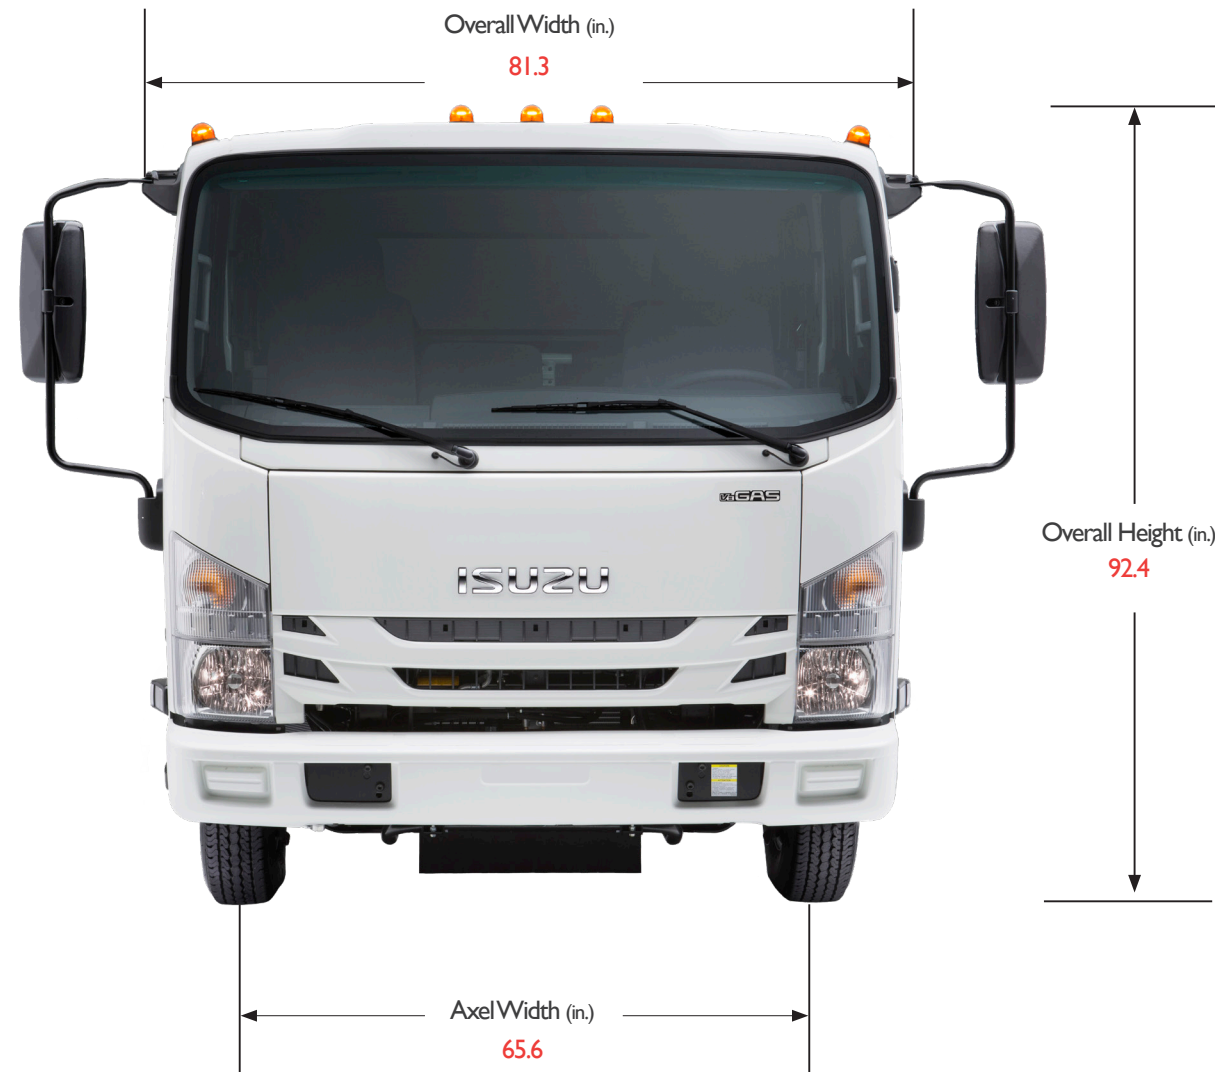

# DIMENSIONS & CAPACITIES

STANDARD CAB				
	NQR		NRR	
Wheelbase (in.)	Curb Weight (lbs.)	Body Payload (lbs.)	Curb Weight (lbs.)	Body Payload (lbs.)
132.5	5,661	12,289	5,800	13,700
150	5,710	12,240	5,847	13,653
176	5,773	12,177	5,911	13,589
CREW CAB				
150.0	6,346	11,604	6,395	13,105
176.0	6,419	11,531	6,468	13,032

# 2022 ISUZU N-SERIES GAS

## STANDARD CAB

Wheelbase (in.)	Cab to Axle (in.)	Cab to End of Frame (in.)	Back of Cab (in.)	Overall Length (in.)	Body Length (ft.)
132.5	110	153.1	7.7	224	12-14
150	127.5	170.6	7.7	241.5	14-16
176	153.5	196.6	7.7	267.5	18-20

## CREW CAB

150.0	88.5	131.6	5	241.5	12
176.0	114.5	157.6	5	267.5	16